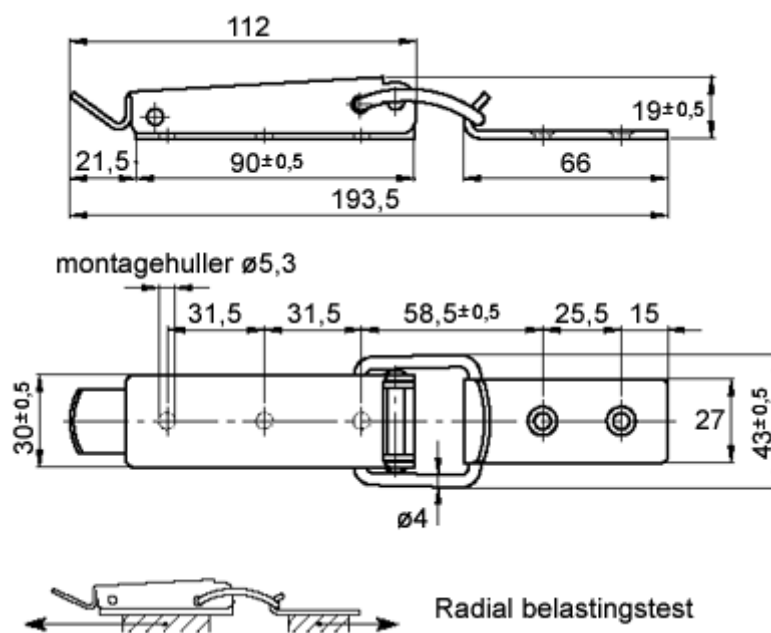

Data Sheet

Article number: 2312420052

Description: E+G Hook clamp, stainless 420052
TLA.S-30/193,5+R

Measures

Max load (N) = 2000

Ultimate strength (N) = 4000